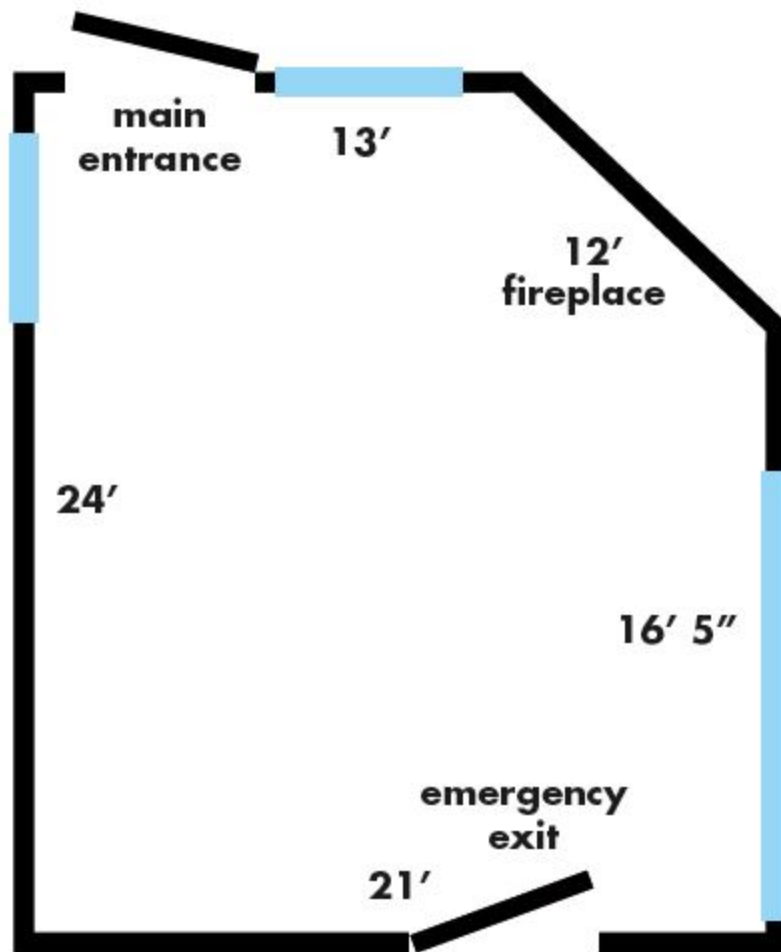

the lodge on the cove meeting room

capacity

rounds
(banquet)
32

classroom
20

theater
40

u-shape
20